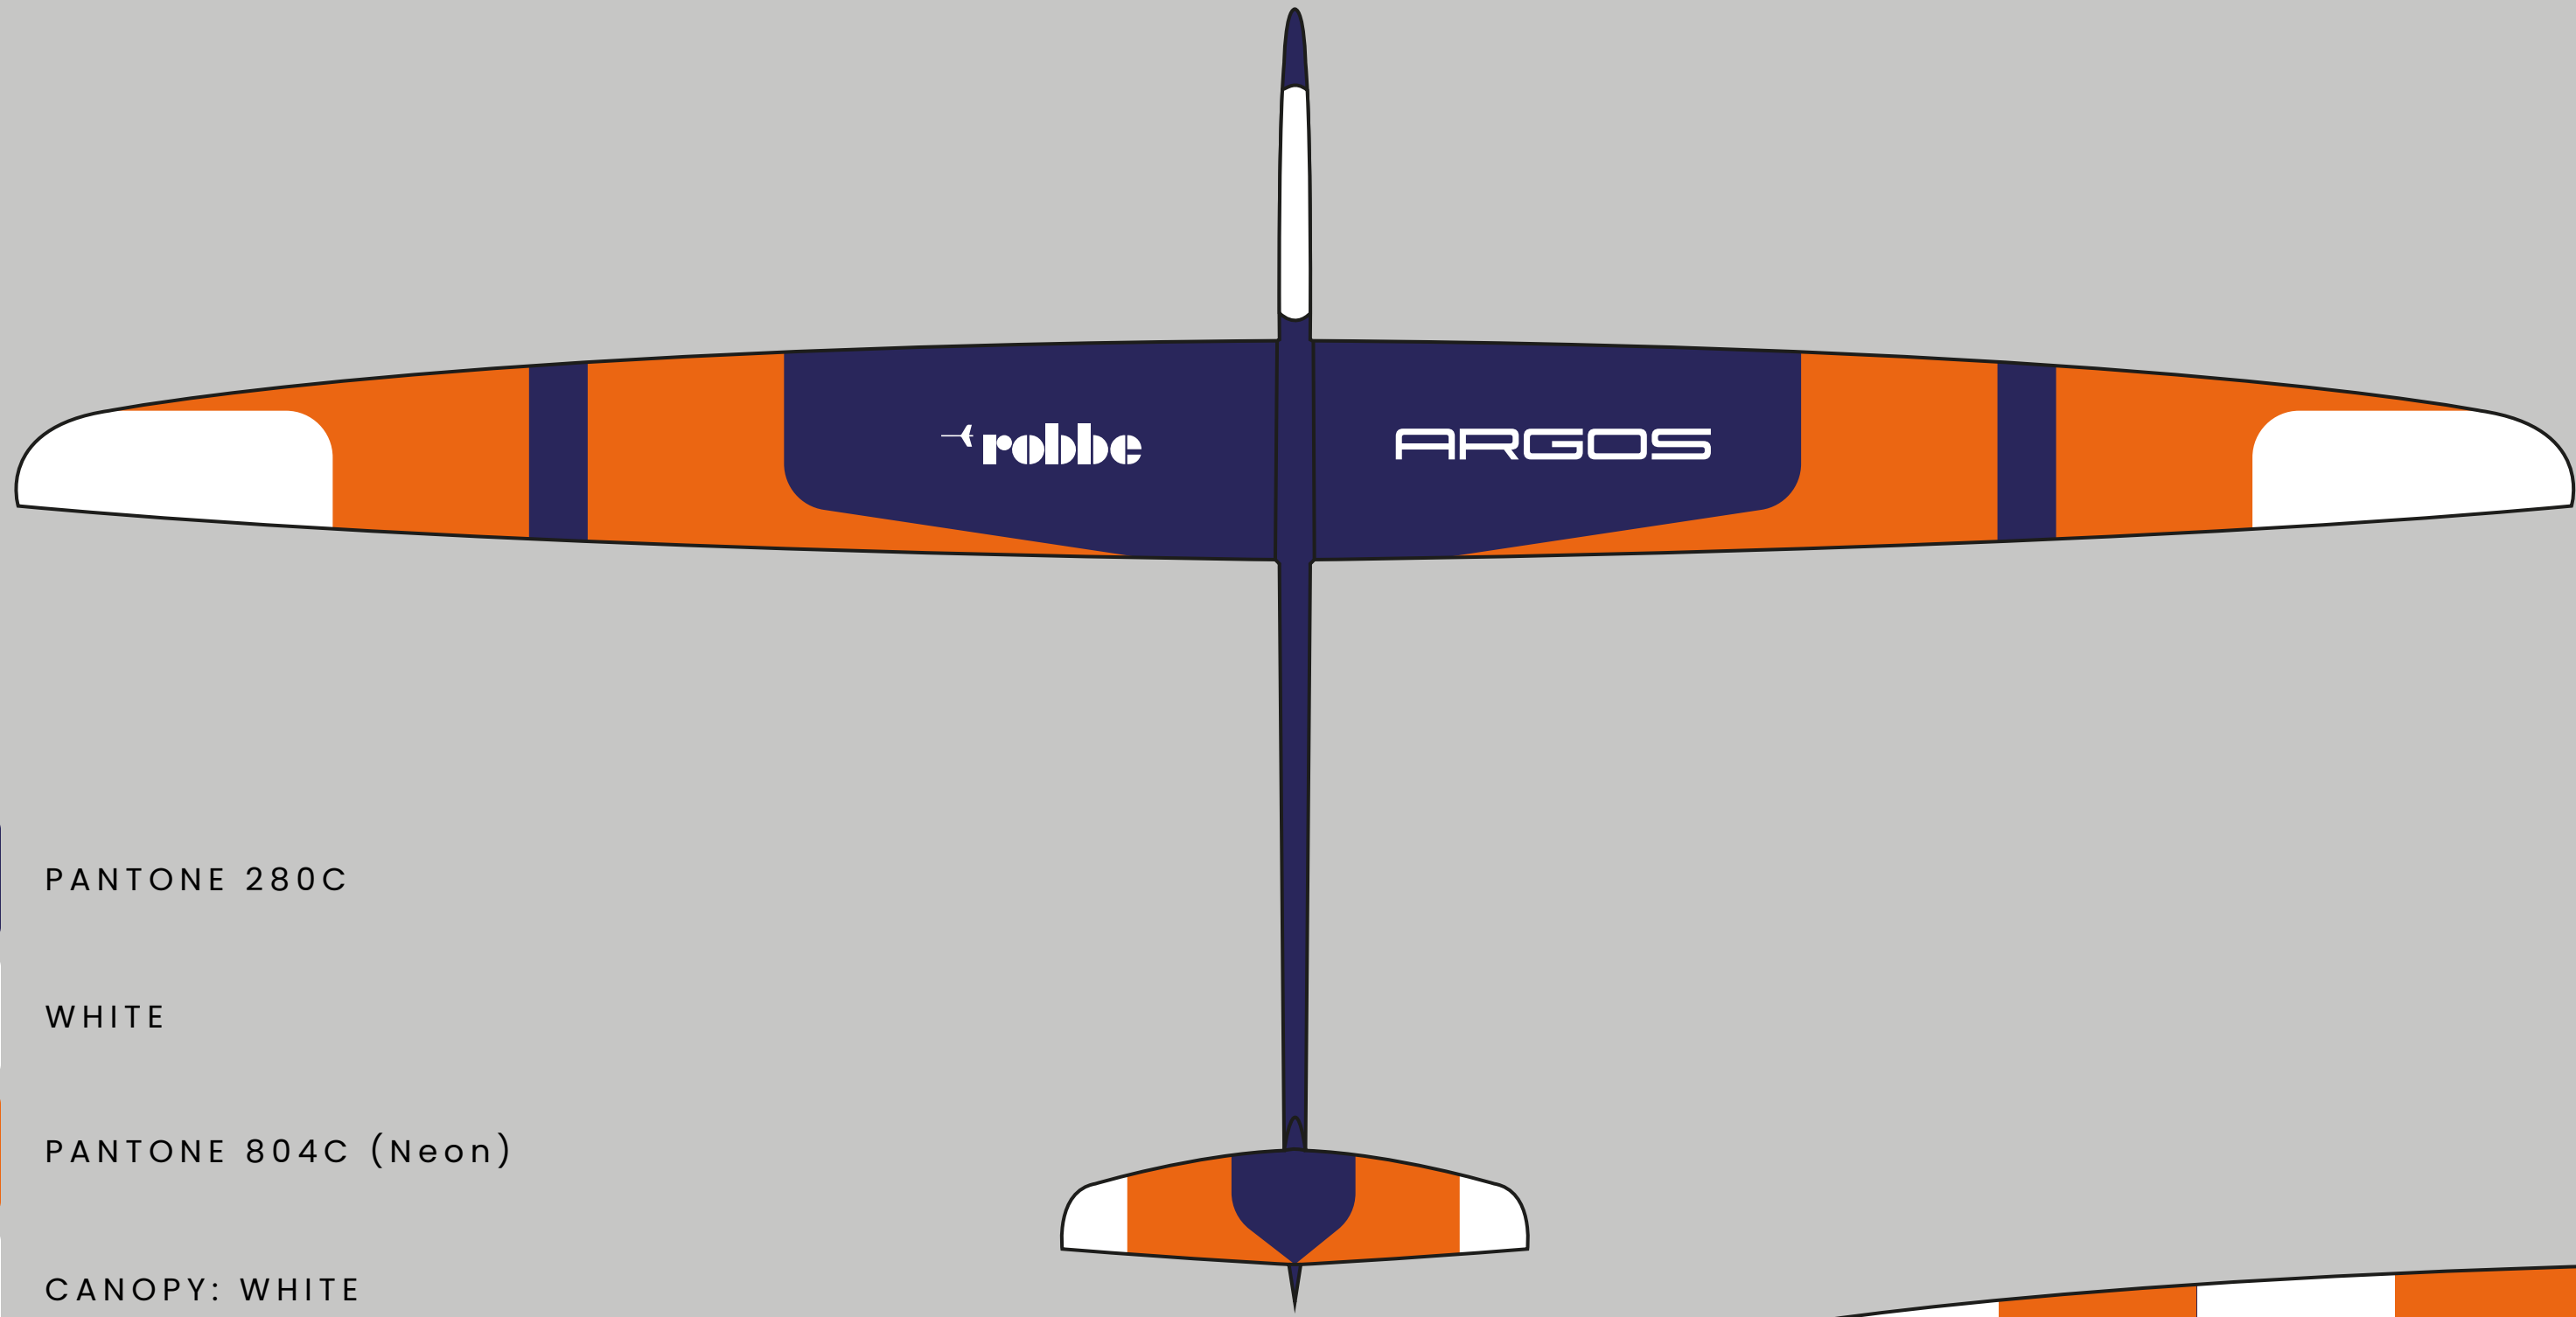

ARGOS

-  PANTONE 280C
-  WHITE
-  PANTONE 804C (Neon)
-  CANOPY: WHITE